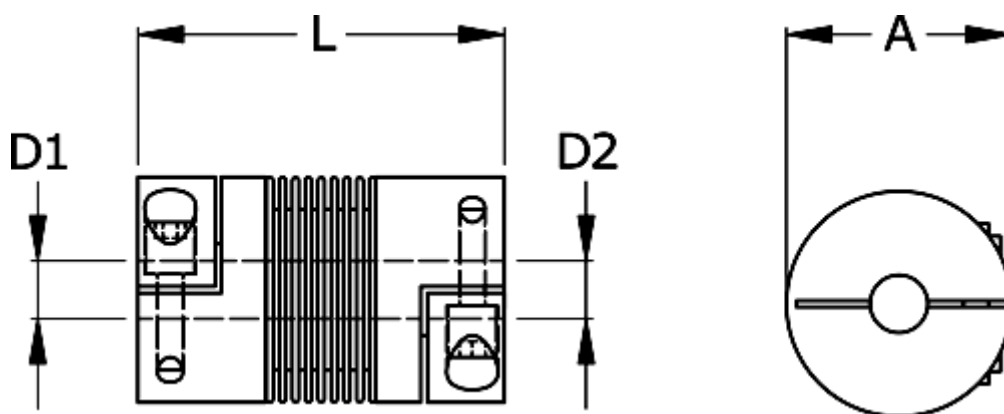

Data Sheet

Article number: 3330400180711818

Description: Bellow coupling type 4 size 18
Length 71 mm, bore 18/18 mm

Measures

A	= 45
D1	= 18
D2	= 18
L	= 71
Nom. torque NM (Tkn)	= 18